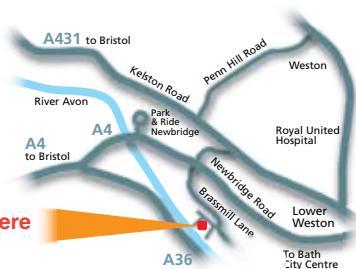

# for all your bathroom needs...

including Roper Rhodes seconds  
and end of line stock.

Bring this advert in  
to our showrooms  
and we will donate  
5% of your total  
purchase to Robin  
Hood Ministries.